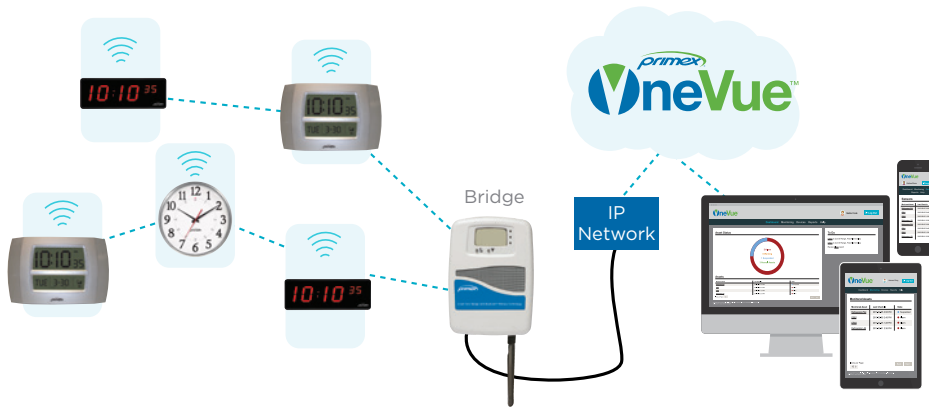

# Personal Series LCD Clock

Bluetooth® Wireless Technology

Add the convenience of digital synchronized time to patient rooms, offices, and other personal spaces in your facility. Our Personal Series clocks use Bluetooth Low Energy to remain synchronized throughout your facility. You can configure clock display settings and monitor for unforeseen problems through our OneVue software platform.

The Personal Series LCD clock offers both the accuracy of synchronized time along with the convenience and contemporary styling desired for personal space. With the ability to mount securely to the wall or stand on a desktop, the Personal Series clock offers great deployment flexibility.

Personal Series LCD Clock

- Clocks 'wake up' once daily
- Clocks synchronize time via the Bridge
- Clocks form network based on strongest signal to another clock or a Bridge
- If one clock fails, other clocks will 'find their way home' to the strongest signal
- Bridge reports clock status to OneVue
- OneVue accessible via PC or mobile device