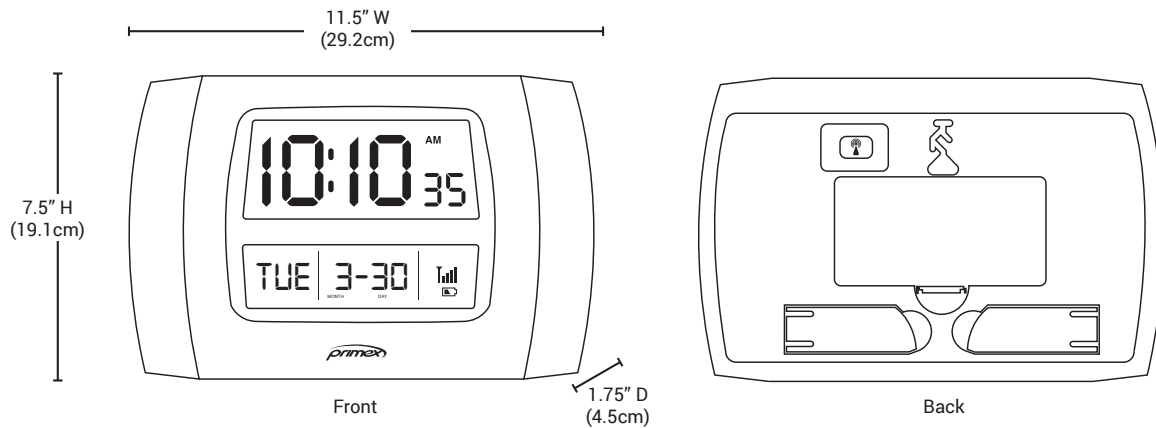

## FEATURES

Automatically adjusts for Daylight Saving Time

Displays time, date, and day of the week

Automatic backlight illuminates display in low lighting

12- or 24-hour modes

**PART NO.**      **DESCRIPTION**

B2004Z100      Personal Series LCD Clock, Battery Powered

**SPECS**

- Backlight switch for Off, Low, or High settings
- Mounts on wall with patented anti-theft clock lock, and also includes easel stand for desk or tablet use
- Automatically adjusts for Daylight Saving Time
- Overall – 7.5”H (19.1cm) x 11.5”W (29.2cm) x 1.75”D (4.5cm)

**Display Screens:**

- Time – 2.25”H (5.7cm) x 5.5”W (14cm)
- Calendar – 1.5”H (3.8cm) x 5.5”W (14cm)
- Weight: 1.25 lbs (.57kg)
- Clocks communicate with the Bridge via Bluetooth® low energy wireless technology