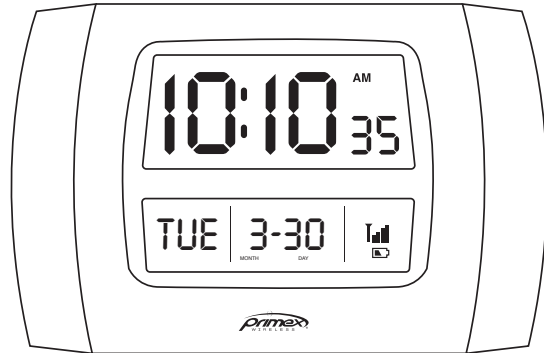

Ideal for Offices, Public Areas and Patient Rooms

The Personal Series LCD clock has been specifically styled to provide the accuracy of synchronized time and date display in the more personal spaces in your facility. Designed to mount securely to the wall or stand on a desktop, the Personal Series clock provides you with another option to deploy synchronized time throughout every room in your facility.

Product Features

- Automatically adjusts for Daylight Saving Time
- Automatic backlight illuminates display in low lighting
- Displays time, date and day of the week
- 12- or 24-hour display models
- Battery operated

LCD CLOCK	
Battery	Description
XRA4Z100	XR Personal Series LCD Clock 12Hr Display
XRA4Z100-24	XR Personal Series LCD Clock 24Hr Display

PERSONAL SERIES LCD CLOCK SPECIFICATIONS:

- Automatically adjusts for Daylight Saving Time
- Backlight switch for Off, Low or High settings
- Requires 4 C-cell alkaline batteries (not included)
- Wall mount with patented anti-theft clock lock, or use integrated easel stand for desk or tabletop
- Overall: 7.5"H x 11.5"W x 1.75"D (19.1cm x 29.2cm x 4.5cm)
- Display Screens:
 - Time - 2.25"H x 5.5"W (5.7cm x 14cm)
 - Calendar - 1.5"H x 5.5"W (3.8cm x 14cm)
- Weight: 1.25 lbs (.57kg)
- Approximately 4 years of battery life under normal conditions
 - Assumes backlight runs eight hours each day on low light setting
- Operating temperature range: 32°-194°F (0°-35°C)
- Storage temperature range: -20°-185°F (-29°-85°C)